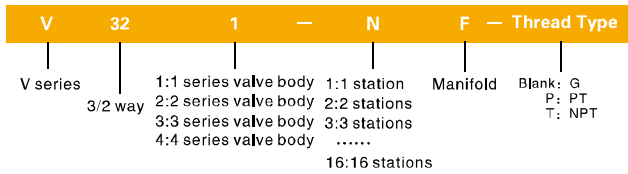

V/RV Series Manifold (3/2 way)

V/RV

Manifold (3/2)

1
Manifold (3/2)

Manifold Model

No.	Manifold Model	Valve Model
1	V321-NF (N ≤ 16)	RV3211 (H) /RV3212
2	V322-NF (N ≤ 16)	RV3221 (H) /RV3222
3	V323-NF (N ≤ 12)	RV3231 (H) /RV3232
4	V324-NF (N ≤ 7)	RV3241 (H) /RV3242

How to Order?

Order Example:

* V series manifold for 3/2, 2 series valve body, 5 stations, Model: V322-5F

Order Example:

* Blind plate for 3/2 valve, 2 series valve body, Model: VBP-322

Note: Blind plate assembly includes: Blinds, gaskets and mounting screws