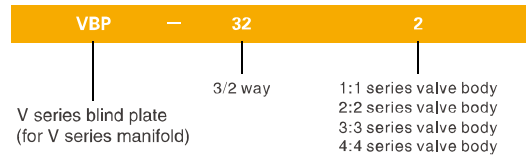

V/RV Series Manifold (3/2 way)

V/RV

Manifold (3/2)

1
Manifold (3/2)

Manifold Model

No.	Manifold Model	Valve Model
1	V321-NF (N ≤ 16)	RV3211 (H) /RV3212
2	V322-NF (N ≤ 16)	RV3221 (H) /RV3222
3	V323-NF (N ≤ 12)	RV3231 (H) /RV3232
4	V324-NF (N ≤ 7)	RV3241 (H) /RV3242

How to Order?

Order Example:

* V series manifold for 3/2, 2 series valve body, 5 stations, Model: V322-5F

Order Example:

* Blind plate for 3/2 valve, 2 series valve body, Model: VBP-322

Note: Blind plate assembly includes: Blinds, gaskets and mounting screws